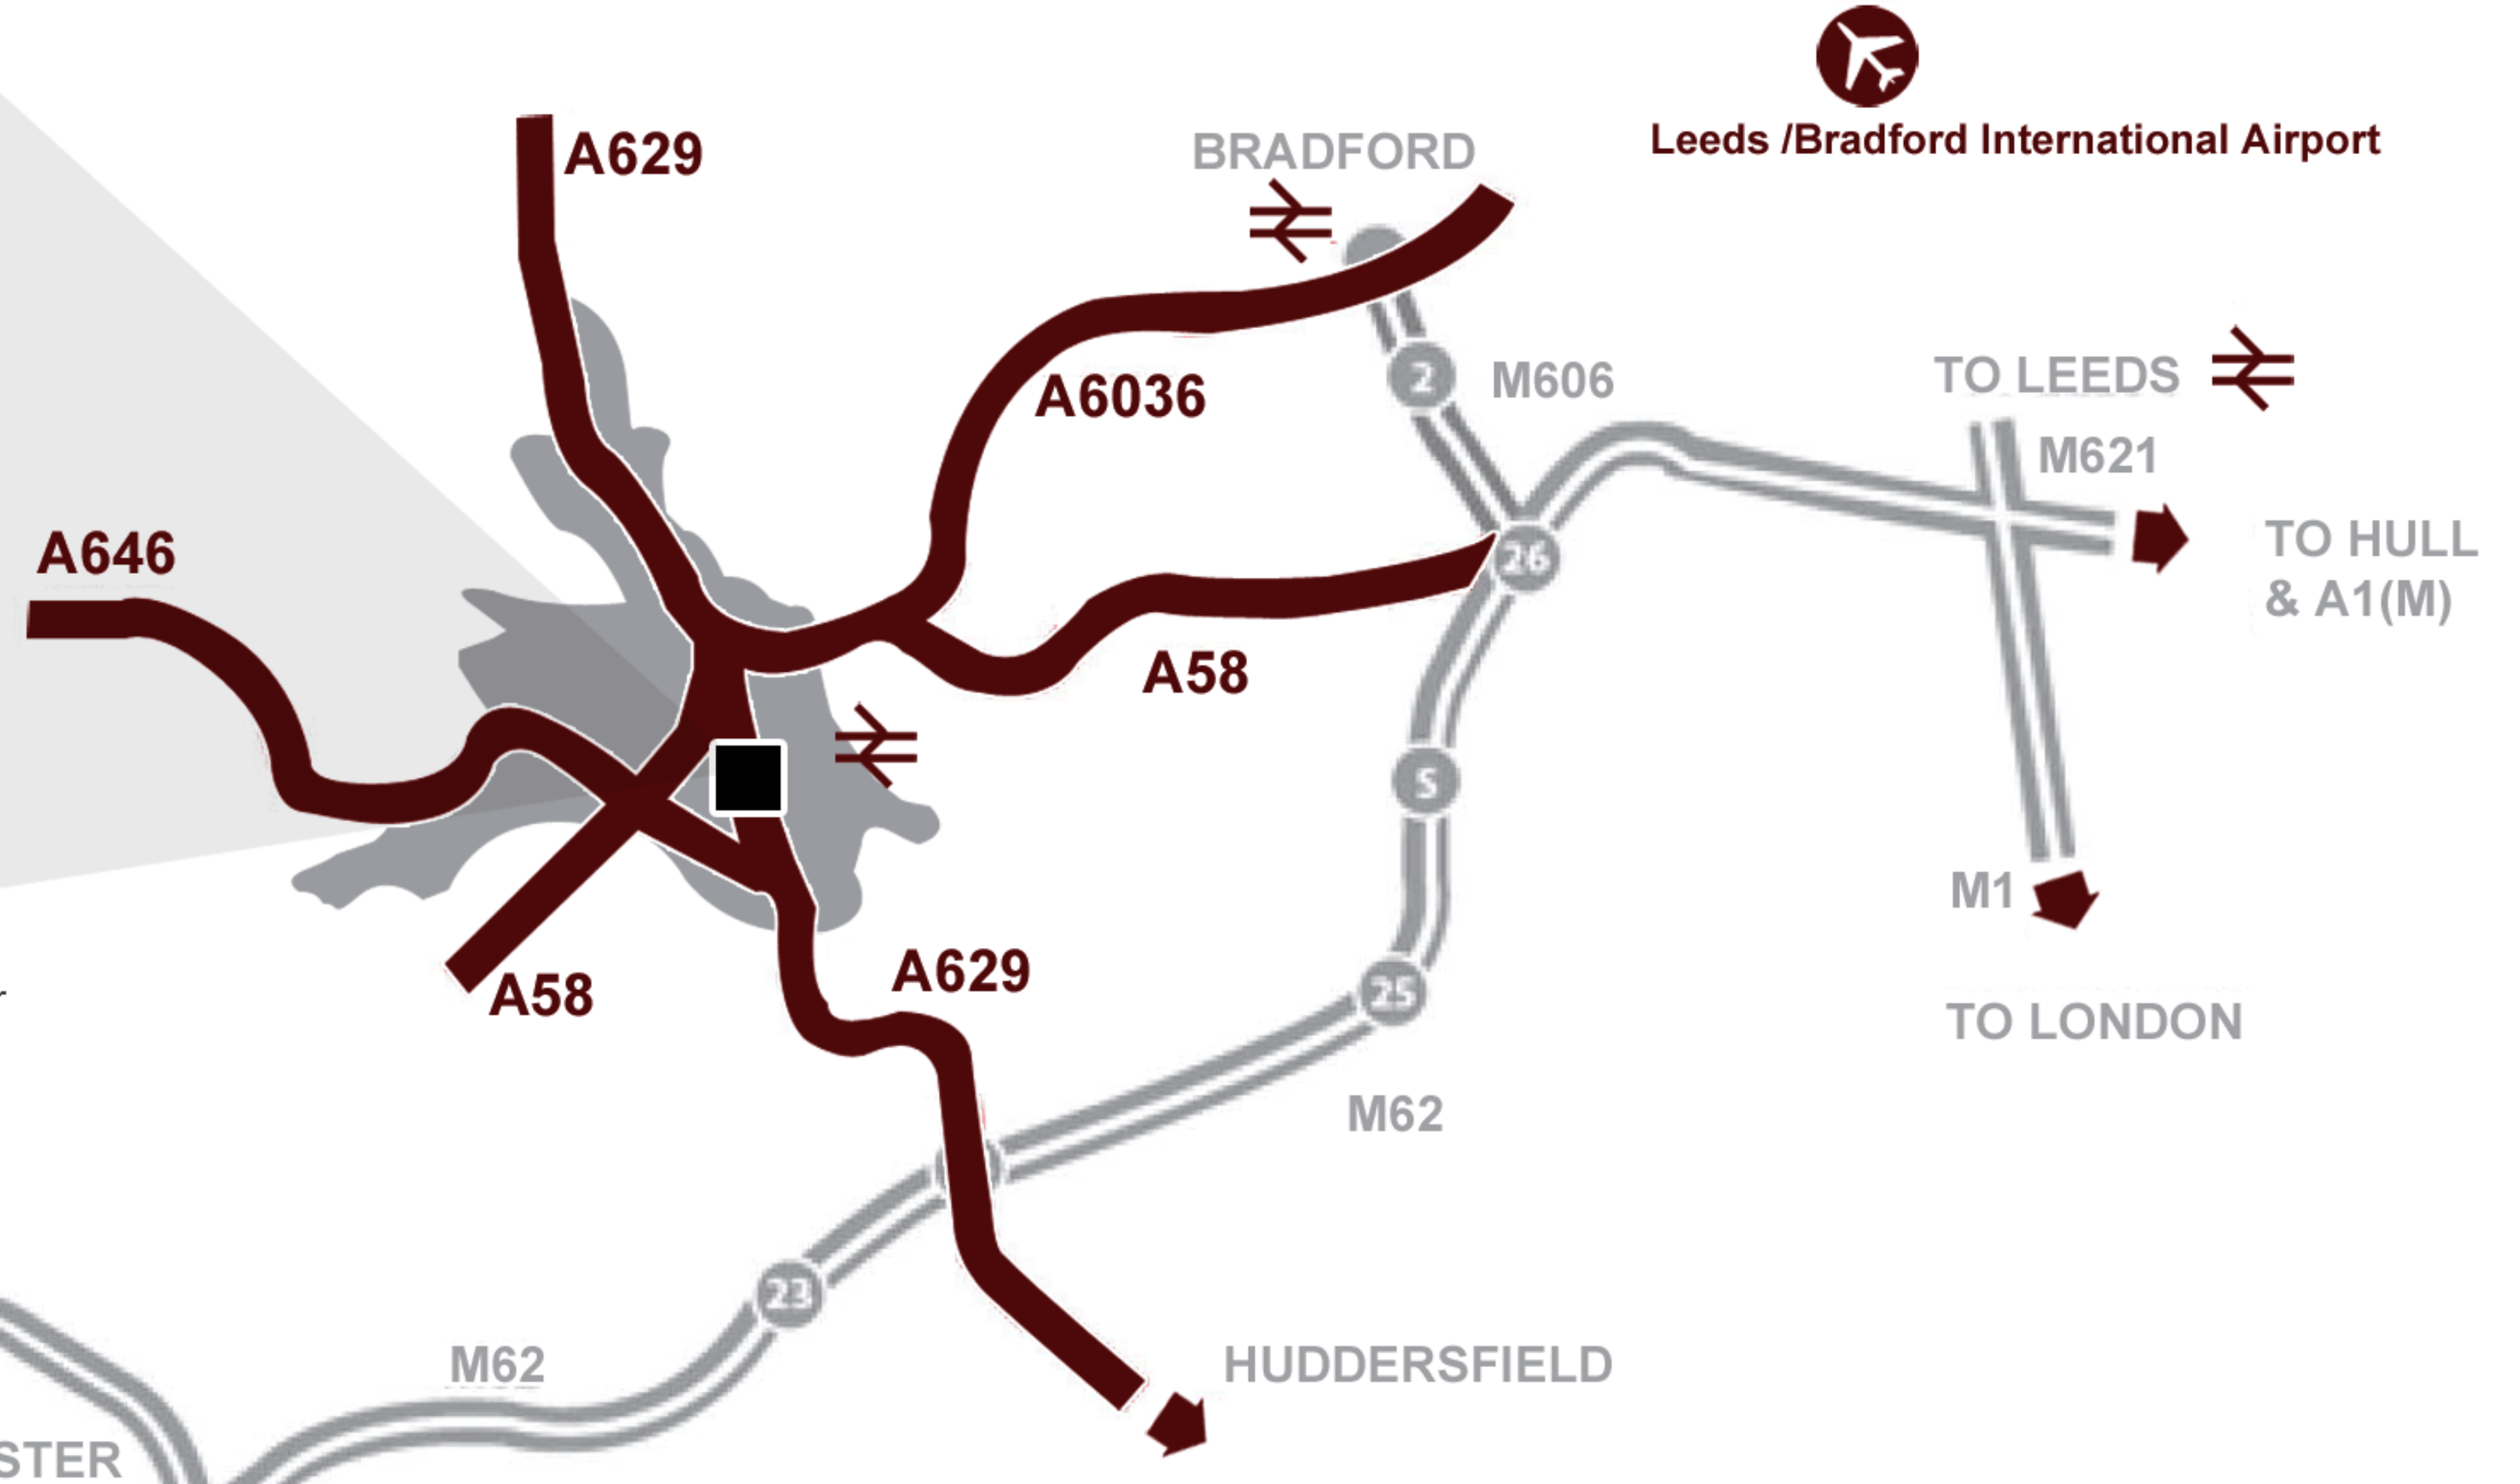

Exit M62 at junction 24 Follow the A629 (sign posted for Halifax) for the next 5 miles, through 2 traffic signals, at the 3rd traffic signal bear left. At the next roundabout take the 1st right onto Bull Green. From Bull Green, turn right onto Hopwood Lane, then go forward at mini roundabout, under the flyover and turn immediately into the car park on the right.

KEY

-  Airport
-  Railway

Digital Consortium
we want you to get it

Elsie Whiteley Innovation Centre
Hopwood Lane
Halifax
HX1 5ER

Tel: 0845 026 0156